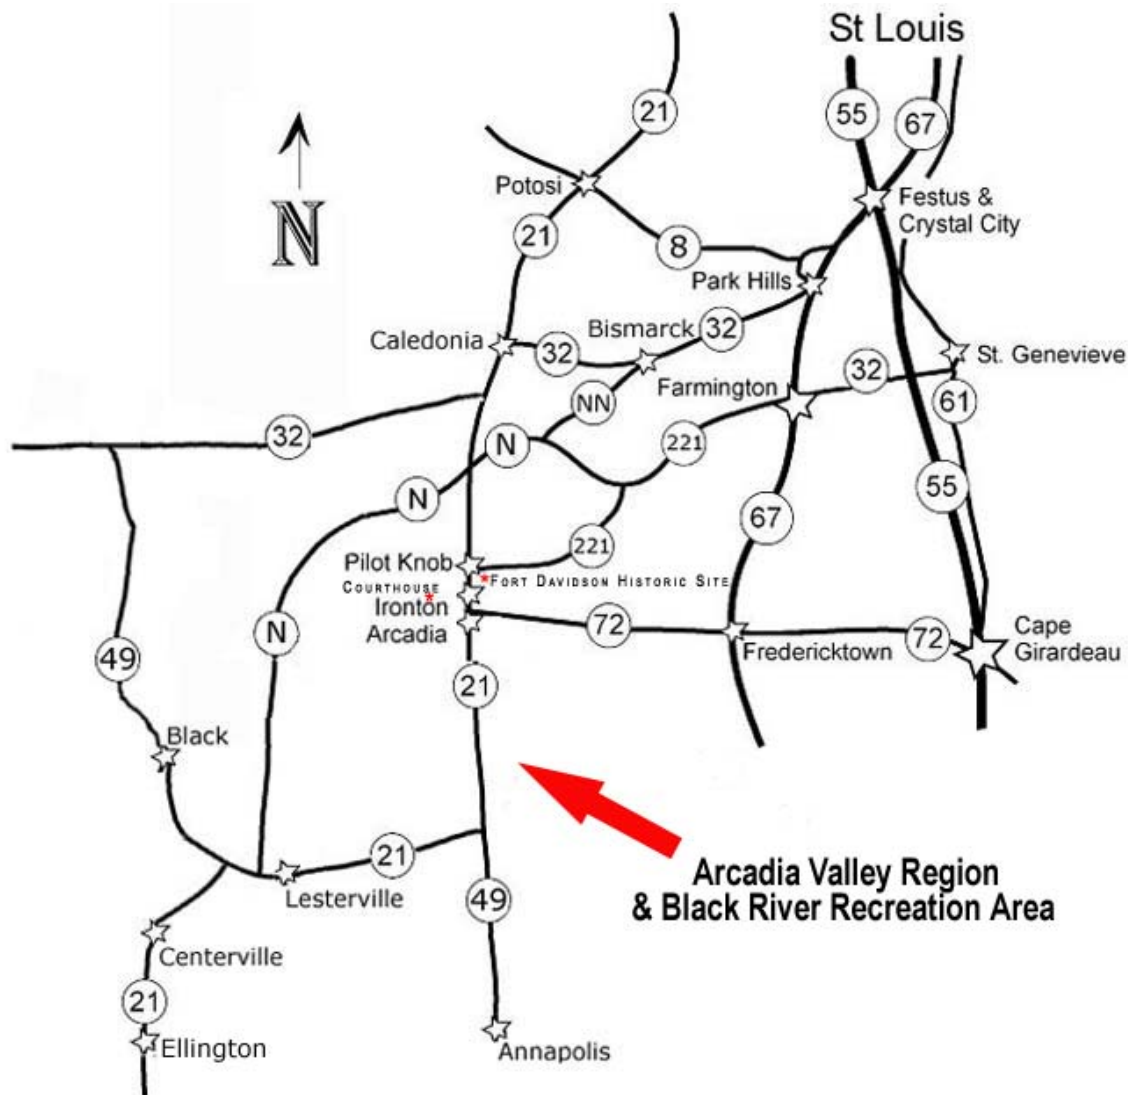

MAP & DIRECTIONS TO OUR BEAUTIFUL ARCADIA VALLEY REGION & BLACK RIVER RECREATION AREA

Directions

From St. Louis - Take I-55 south out of St. Louis to US Hwy 67, just south of the Festus (Route A) exit. Turn right (Exit 174) onto southbound US Hwy 67 and drive past Bonne Terre, Park Hills, Leadington and into Farmington. On the south side of Farmington is the Hwy 221 overpass. Exit onto Hwy 221 to the right. Travel on Route 221 for nine miles where Hwy 221 turns to the left. Stay on Hwy 221 for nine more miles to Pilot Knob/Ironton/Arcadia. If continuing to Lesterville, Centerville, and Ellington continue on Hwy 21 south and stay on Hwy21 (to the right) at junction of Hwy 21 & 49. For Annapolis continue on 49 at the junction.

From Jefferson City - Take US Hwy 50 east out of Jefferson City to US Hwy 63. Turn right onto US Hwy 63 and travel to Vichy. At the junction of US Hwy 63 and Hwy 68, turn left onto Hwy 68. Stay on Hwy 68 through St. James. South of St. James at the junction of Hwy 68 and Hwy 8, stay to the left. You will be on Hwy 8. Travel on Hwy 8 to Potosi. As you leave Potosi, turn right onto Hwy 21. Stay on Hwy 21, passing Elephant Rocks State Park. Continue on Hwy 21 into Pilot Knob/Ironton/Arcadia. If continuing to Lesterville, Centerville, and Ellington continue on Hwy 21 south and stay on Hwy21 (to the right) at junction of Hwy 21 & 49. For Annapolis continue on 49 at the junction.